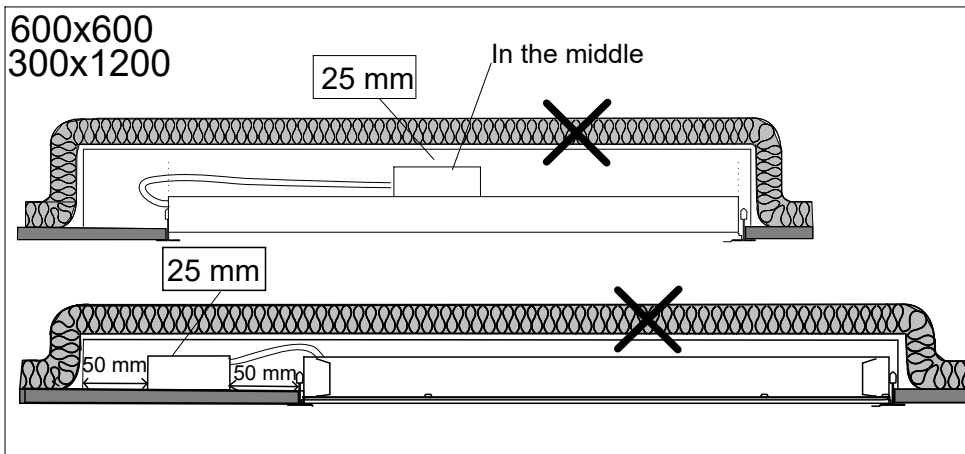

Infällnadsutrymme får ej täckas med isolering

Box space can not be covered with insulating matting

- **S** För montering i ventilerat alternativt oventilerat utrymme.
- **GB** For mounting in ventilated or unventilated space

- **S** Denna produkt kan innehålla en komponent med SVHC över 0,1 viktprocent, enligt Reach (EC 1907/2006). Besök ECHA:s SCIP-databas och använd artikelnumret som identifierare, eller kontakta reach@fagerhult.se.
- **GB** This product may contain a component with SVHC above 0,1% w/w, according to Reach (EC 1907/2006). Visit ECHA's SCIP database with item number as identifier, or contact reach@fagerhult.se.

- **S** Det är lämpligt att denna information överlämnas till användaren av anläggningen.
- **GB** It is appropriate that this information is passed on to the users of the installation.

Manufactured by Fagerhult Sweden.
For UK market importer Fagerhult UK
33-34 Dolben Street, London, SE1 OUC