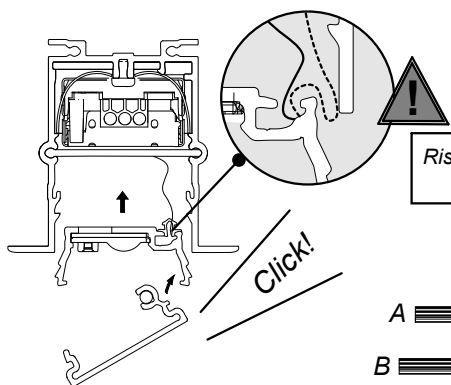

5

6

S Får täckas med isolerande material

GB Can be covered with isolating material

GB For use in ventilated or unventilated spaces
S För användning i ventilerade eller oventilerade utrymmen

S Det är lämpligt att denna information överlämnas till användaren av anläggningen.

GB It is appropriate that this information is passed on to the users of the installation.