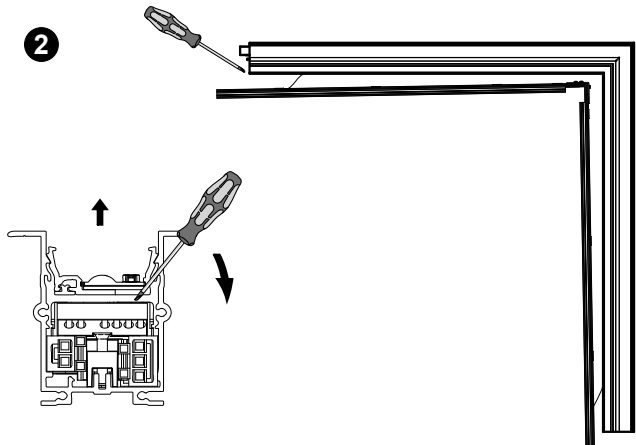

## Notor 36 Ceiling to wall Recessed

**S** Ljuskälla och drivdon ska enbart bytas ut av tillverkaren eller dess utsedd person.  
**GB** The light source and control gear shall only be replaced by the manufacturer or its designated person.