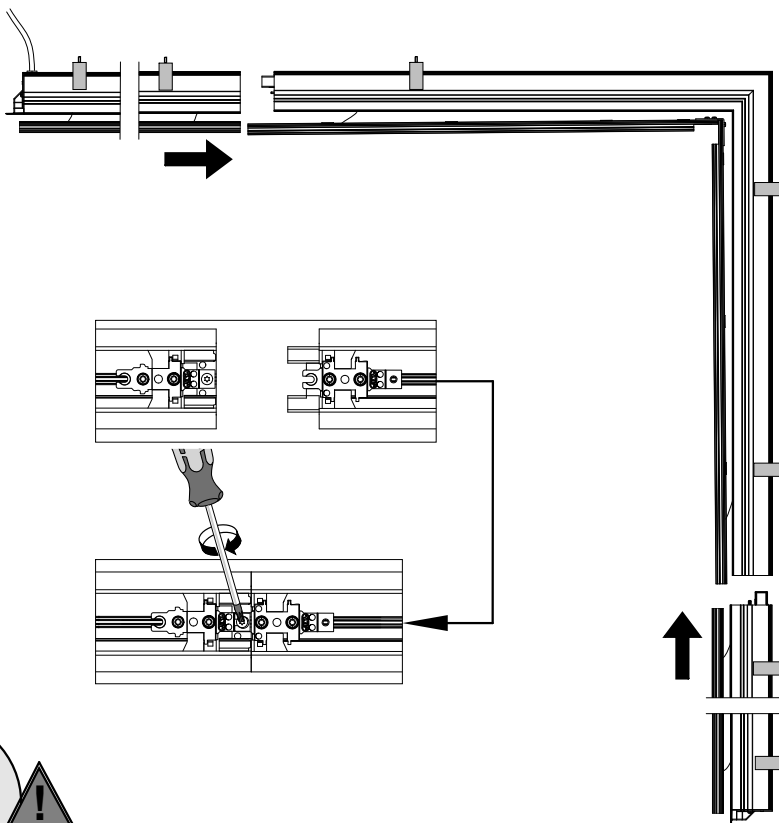

5

6

S Får täckas med isolerande material

GB Can be covered with isolating material

GB For use in ventilated or unventilated spaces
S För användning i ventilerade eller oventilerade utrymmen

S Det är lämpligt att denna information överlämnas till användaren av anläggningen.

GB It is appropriate that this information is passed on to the users of the installation.