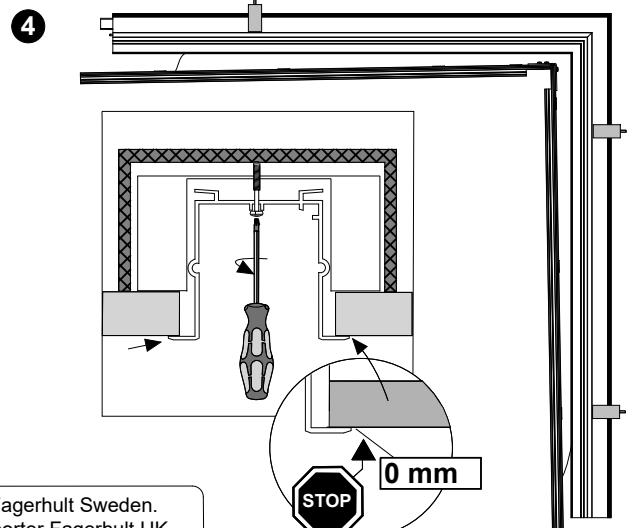

## Notor 36 Ceiling to wall Recessed

**S** Ljuskälla och drivdon ska enbart bytas ut av tillverkaren eller dess utsedd person.  
**GB** The light source and control gear shall only be replaced by the manufacturer or its designated person.