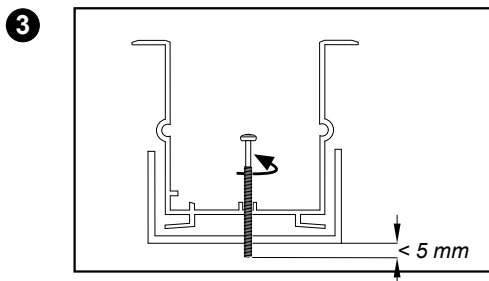

## Notor 36 Ceiling to wall Recessed

**S** Ljuskälla och drivdon ska enbart bytas ut av tillverkaren eller dess utsedd person.  
**GB** The light source and control gear shall only be replaced by the manufacturer or its designated person.