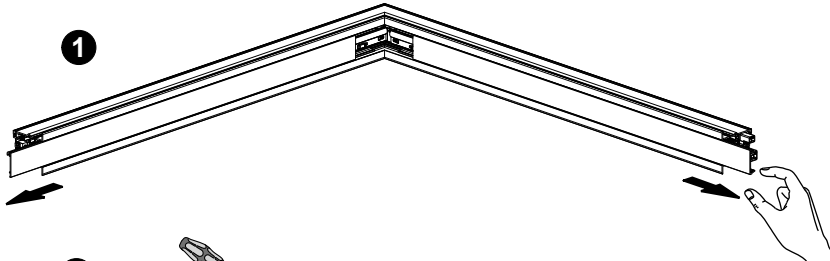

## Notor 36 Ceiling to wall Recessed

**S** Ljuskälla och drivdon ska enbart bytas ut av tillverkaren eller dess utsedd person.  
**GB** The light source and control gear shall only be replaced by the manufacturer or its designated person.