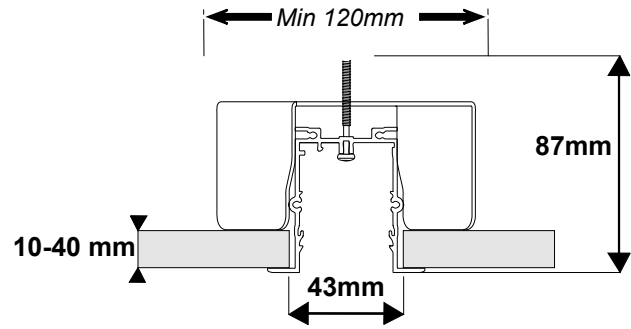

## Notor 36 Ceiling to wall Recessed

**S** Ljuskälla och drivdon ska enbart bytas ut av tillverkaren eller dess utsedd person.  
**GB** The light source and control gear shall only be replaced by the manufacturer or its designated person.