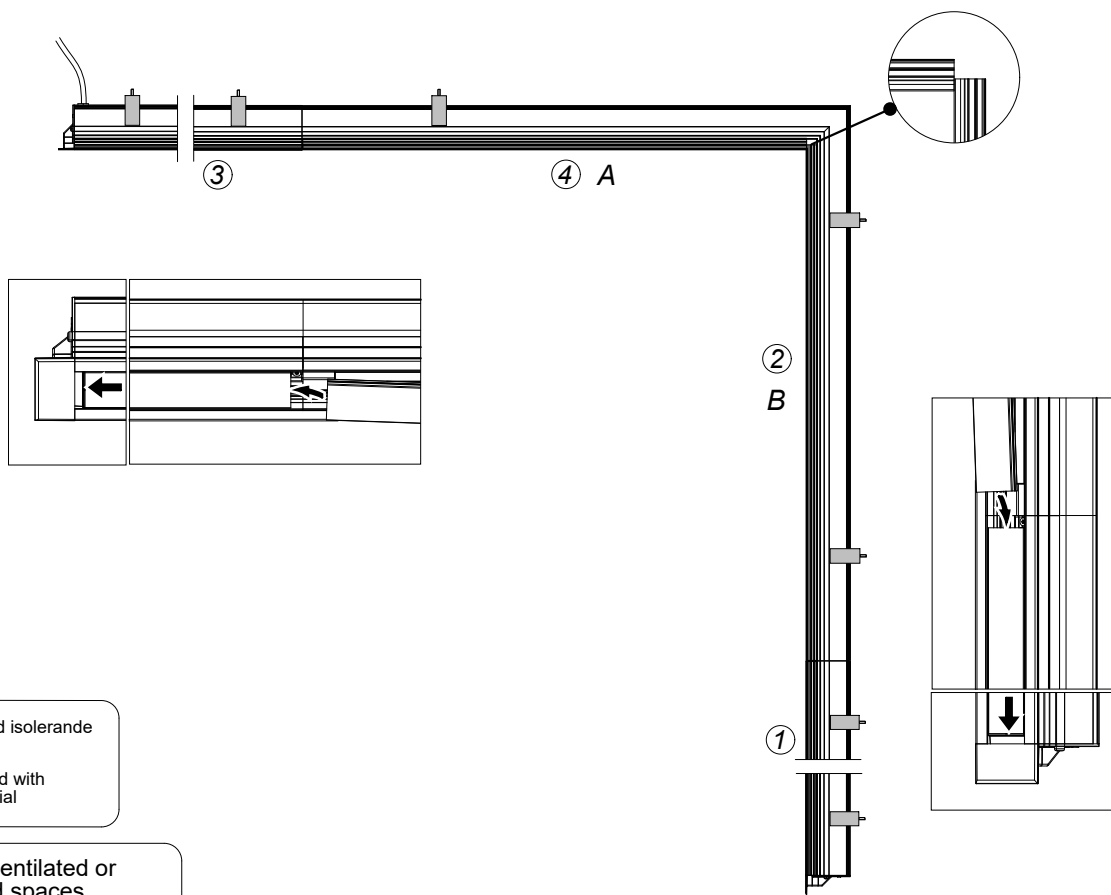

5

6

S Får täckas med isolerande material

GB Can be covered with isolating material

GB For use in ventilated or unventilated spaces
S För användning i ventilerade eller oventilerade utrymmen

S Det är lämpligt att denna information överlämnas till användaren av anläggningen.

GB It is appropriate that this information is passed on to the users of the installation.