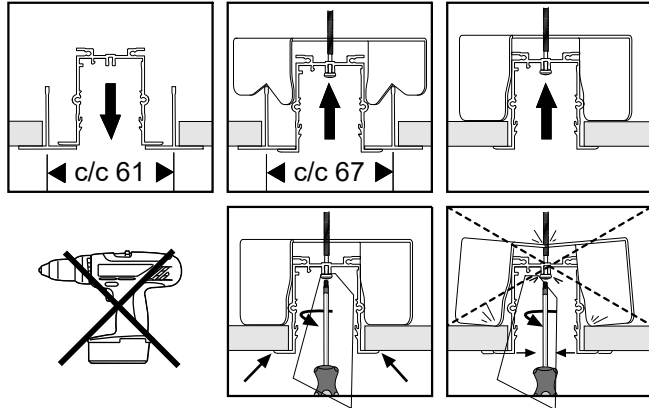

## Notor 36 Ceiling to wall Recessed

**S** Ljuskälla och drivdon ska enbart bytas ut av tillverkaren eller dess utsedd person.  
**GB** The light source and control gear shall only be replaced by the manufacturer or its designated person.