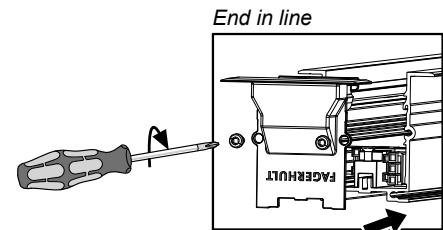

## Notor 36 Ceiling to wall Recessed

**S** Ljuskälla och drivdon ska enbart bytas ut av tillverkaren eller dess utsedd person.  
**GB** The light source and control gear shall only be replaced by the manufacturer or its designated person.